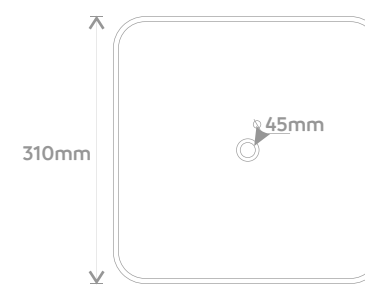

Vista Superior

Fácil limpeza

10 Anos
de garantia
na louça