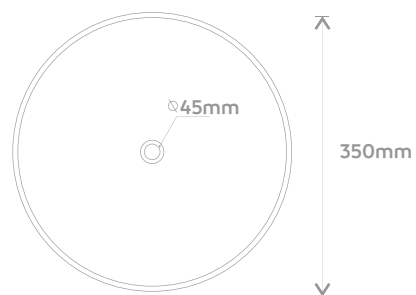

Vista Superior

Vista Frontal

Vista Superior

Vista Lateral

Vista Base

CUBA SUPPORT M05

Cores:

Vista Frontal