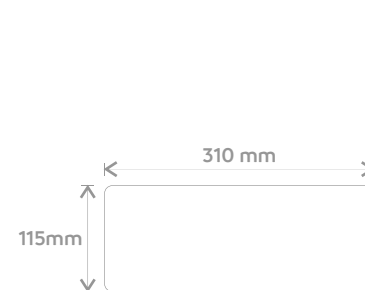

CUBA SUPPORT M07

Vista Frontal