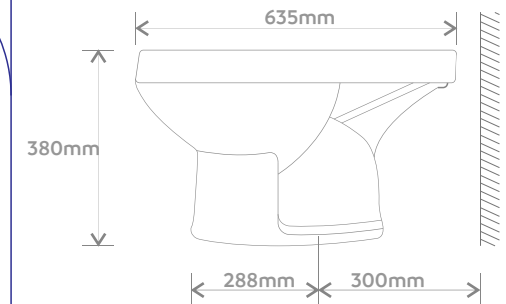

Vista Superior

Vista Frontal

Vista Superior

Vista Lateral

Vista Base

CUBA SUPPORT M05

Cores:

Vista Frontal