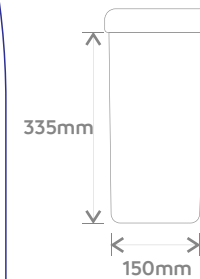

Vista Superior

Vista Frontal

Vista Superior

Vista Lateral

Vista Base

CUBA SUPPORT M05

Cores:

Vista Frontal